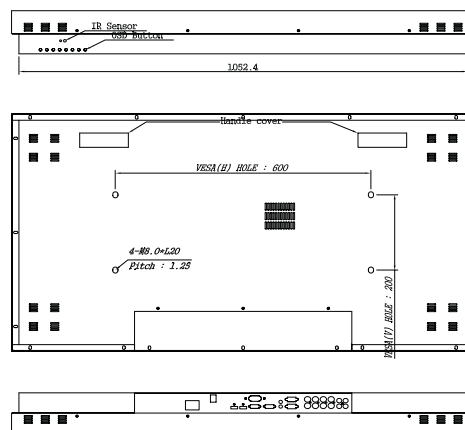

Mechanical Drawing

Technical details are subject to change without further notice.
Errors excepted. Version: as of October 2009.