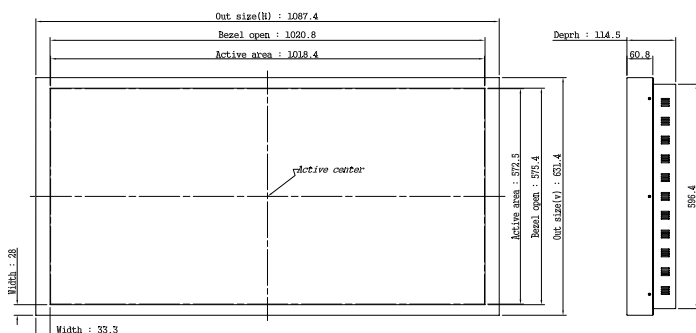

Mechanical Drawing

Technical details are subject to change without further notice.
Errors excepted. Version: as of October 2009.